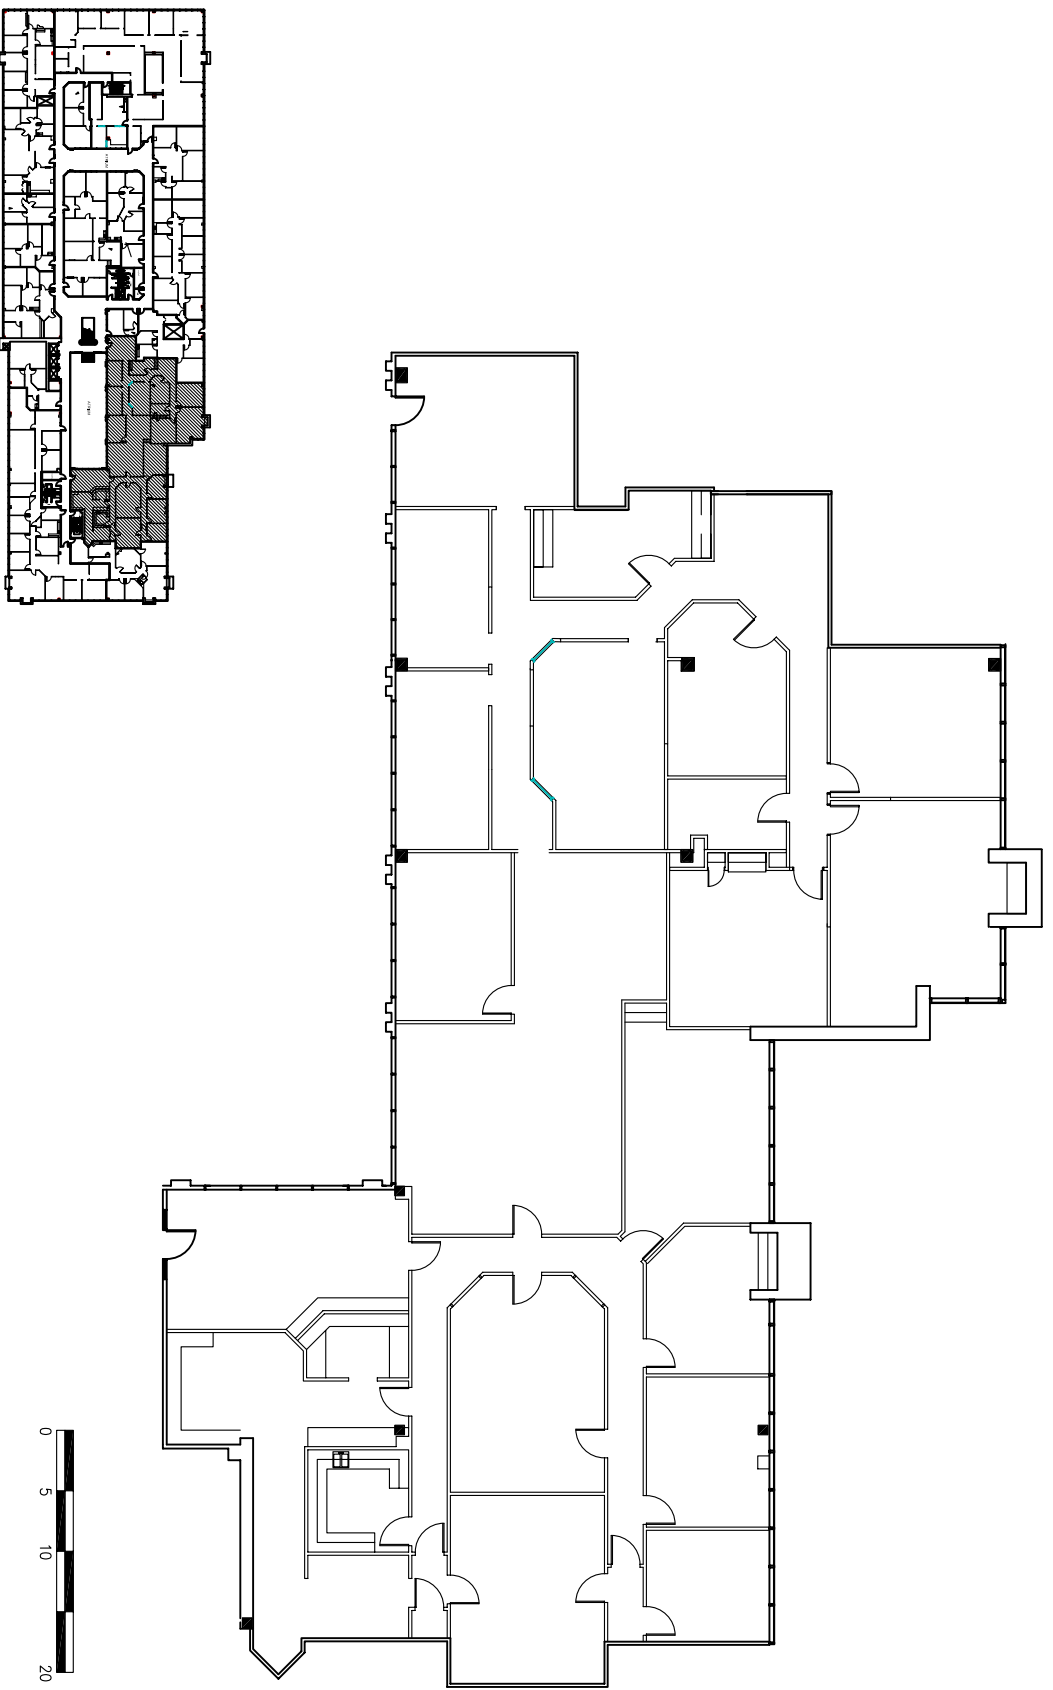

952 ECHO LANE
HOUSTON, TEXAS

SUITE 310
8,329 NRA

MANAGED AND LEASED BY
ECHO LANE MANAGEMENT
713.722.8880